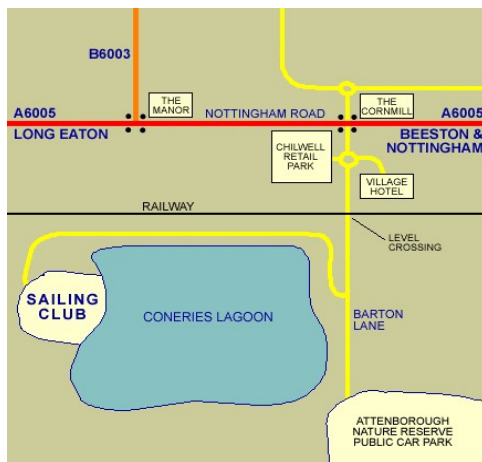

COMET OPEN

SATURDAY 13th May 2017

BRIEFING - 10.30 am

FIRST RACE - 11.00 am

3 RACES, 2 TO COUNT

ENTRY FEE: £10.00

INCLUDES LUNCH

**ATTENBOROUGH SAILING CLUB
CONERIES LAGOON
LONG EATON
NOTTINGHAM
NG9 6DY**

Attenborough Sailing Club is located in SW Nottingham off the A6005.

From M1 junction 25, proceed to Nottingham A52. At 1st roundabout turn right, proceed to 1st set of traffic lights turn left, next roundabout turn right, proceed to traffic lights over A6005 straight ahead, next roundabout straight ahead (Barton Lane), proceed over railway crossing. Turn immediate right after railway crossing into gravel car park and proceed through security gate, Attenborough Sailing Club is located at end of road.